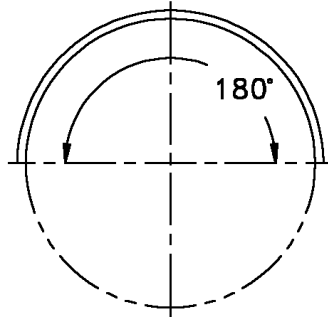

FIG. #64 - Blank Wear Saddle, 180 Degree

Size	"L"
1	4.0
1-1/2	4.0
2	4.0
2-1/2	4.0
3	4.0
4	4.0
6	4.0
8	4.0
10	4.0
12	4.0
14	4.0
16	4.0
18	4.0
20	4.0
24	4.0

Please inquire for lengths longer than standard.

NO RETURNS ALLOWED

FIG. #65 - Blank Anchor Saddle, 180 Degree

Size	"L"
1	4.0
1-1/2	4.0
2	4.0
2-1/2	4.0
3	4.0
4	4.0
6	4.0
8	4.0
10	4.0
12	4.0
14	4.0
16	4.0
18	4.0
20	4.0
24	4.0

Please inquire for lengths longer than standard.