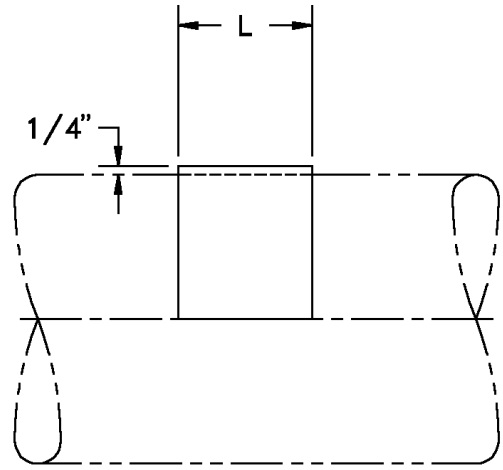

FIG. #64 - Blank Wear Saddle, 180 Degree

Size	"L"
1	4.0
1-1/2	4.0
2	4.0
2-1/2	4.0
3	4.0
4	4.0
6	4.0
8	4.0
10	4.0
12	4.0
14	4.0
16	4.0
18	4.0
20	4.0
24	4.0

Please inquire for lengths longer than standard.

NO RETURNS ALLOWED

FIG. #65 - Blank Anchor Saddle, 180 Degree

Size	"L"
1	4.0
1-1/2	4.0
2	4.0
2-1/2	4.0
3	4.0
4	4.0
6	4.0
8	4.0
10	4.0
12	4.0
14	4.0
16	4.0
18	4.0
20	4.0
24	4.0

Please inquire for lengths longer than standard.