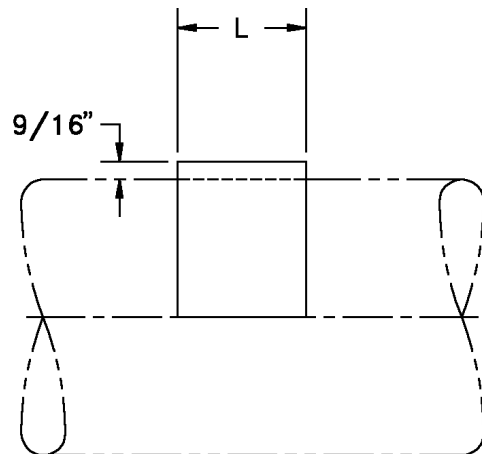

FIG. #64 - Blank Wear Saddle, 180 Degree

Size	"L"
1	4.0
1-1/2	4.0
2	4.0
2-1/2	4.0
3	4.0
4	4.0
6	4.0
8	4.0
10	4.0
12	4.0
14	4.0
16	4.0
18	4.0
20	4.0
24	4.0

Please inquire for lengths longer than standard.

NO RETURNS ALLOWED

FIG. #65 - Blank Anchor Saddle, 180 Degree

Size	"L"
1	4.0
1-1/2	4.0
2	4.0
2-1/2	4.0
3	4.0
4	4.0
6	4.0
8	4.0
10	4.0
12	4.0
14	4.0
16	4.0
18	4.0
20	4.0
24	4.0

Please inquire for lengths longer than standard.