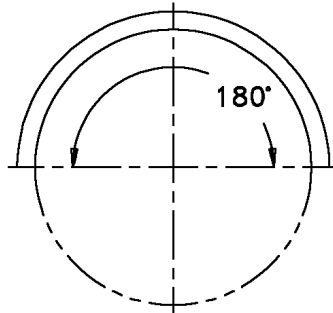

FIG. #64 - Blank Wear Saddle, 180 Degree

Size	"L"
1	4.0
1-1/2	4.0
2	4.0
2-1/2	4.0
3	4.0
4	4.0
6	4.0
8	4.0
10	4.0
12	4.0
14	4.0
16	4.0
18	4.0
20	4.0
24	4.0

Please inquire for lengths longer than standard.

NO RETURNS ALLOWED

FIG. #65 - Blank Anchor Saddle, 180 Degree

Size	"L"
1	4.0
1-1/2	4.0
2	4.0
2-1/2	4.0
3	4.0
4	4.0
6	4.0
8	4.0
10	4.0
12	4.0
14	4.0
16	4.0
18	4.0
20	4.0
24	4.0

Please inquire for lengths longer than standard.