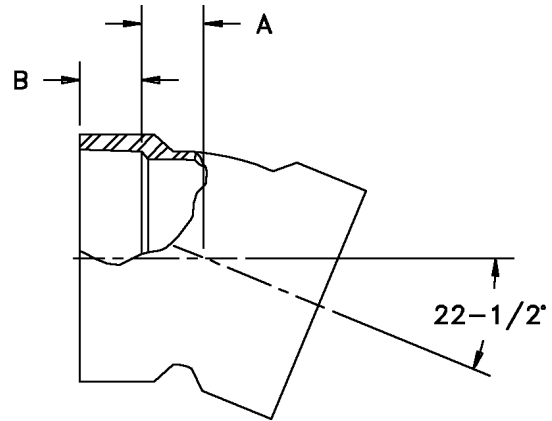

SPECIAL ANGLE ELBOWS

FIG. #25 - 6 Degree Special Angle Elbow, Bell End

FIG. #26 - 9 Degree Special Angle Elbow, Bell End

FIG. #27 - 11-1/2 Degree Special Angle Elbow, Bell End

FIG. #28 - 22-1/2 Degree Special Angle Elbow, Bell End

Size	"A"	"B"	Wt.
1	1.00	1.06	0.5
1-1/2	1.50	1.25	0.7
2	2.00	1.81	1.2
2-1/2	3.50	1.81	1.8
3	3.00	1.81	2.2
4	4.00	1.81	2.9
5	C.F.	C.F.	C.F.
6	2.00	2.25	6.4
8	2.50	2.50	8.4
10	3.00	2.75	16.0
12	4.00	3.00	27.0

C.F. - Consult factory for dimensions.

Larger fittings with bell-ends available on request.
 Angles other than shown are available.

NO RETURNS ALLOWED

FIG. #29 - 30 Degree Special Angle Elbow, Bell End

Size	"A"	"B"	Wt.
1	1.00	1.06	0.5
1-1/2	1.50	1.25	0.7
2	2.00	1.81	1.2
2-1/2	2.50	1.81	1.8
3	3.00	1.81	2.2
4	2.50	1.81	2.9
6	2.50	2.25	6.4
8	3.38	2.50	8.4
10	4.00	2.75	16.0
12	5.00	3.00	27.0

C.F. - Consult factory for dimensions.

Larger fittings with bell-ends available on request.
 Angles other than shown are available.

NO RETURNS ALLOWED